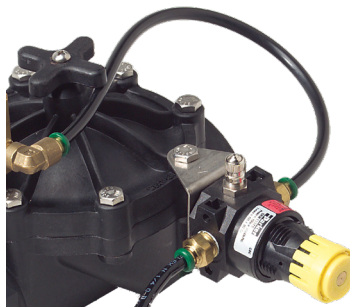

PRK-24 (XPR)

Pressure Regulator

FEATURES

- The Weathermatic PRK-24 (XPR) pressure regulating module senses inlet pressure and maintains constant outlet pressure regardless of inlet pressure variation
- Manual flow and bleed control
- Regulates pressure when valve is operated electrically or manually
- Downstream connection for accurate pressure sensing
- Schrader valve for connecting pressure gauge

See valve tables

NO. 910

Automatic Drain Valve

FEATURES

- Small, compact, spring-loaded valve designed especially to drain sprinkler systems
- Fine screen on intake and drain ends prevents clogging from either direction
- Has a 5 oz. bronze spring that opens valve against a 6' head (1.8 m/hd) of water, insuring drainage in all sections of the system
- Drain will close tight on three pounds line pressure
- Not recommended for pipe lines under continuous pressure
- 1/2" male IPS connection

PRG-24

Pressure Hose Gauge Assembly

FEATURES

- Monitors valve outlet pressure
- Quick connect hose fitting for Schrader valve on Weathermatic PRK-24 (XPR) regulators
- Gauge provides accurate reading of outlet pressure on 0 - 160 PSI scale or secondary 0 - 1100 KPA unit scale; 36" (91 cm) long high-pressure hose permits easy reading of gauge

NO. 906 & 906L

Valve Caps

FEATURES

- Provides access to manual valves
- Brass hinged cover
- Molded high-impact plastic body allows welding to 2" PVC pipe
- 906L has locking cover
- Key (8649-QCVKEY) may be ordered separately