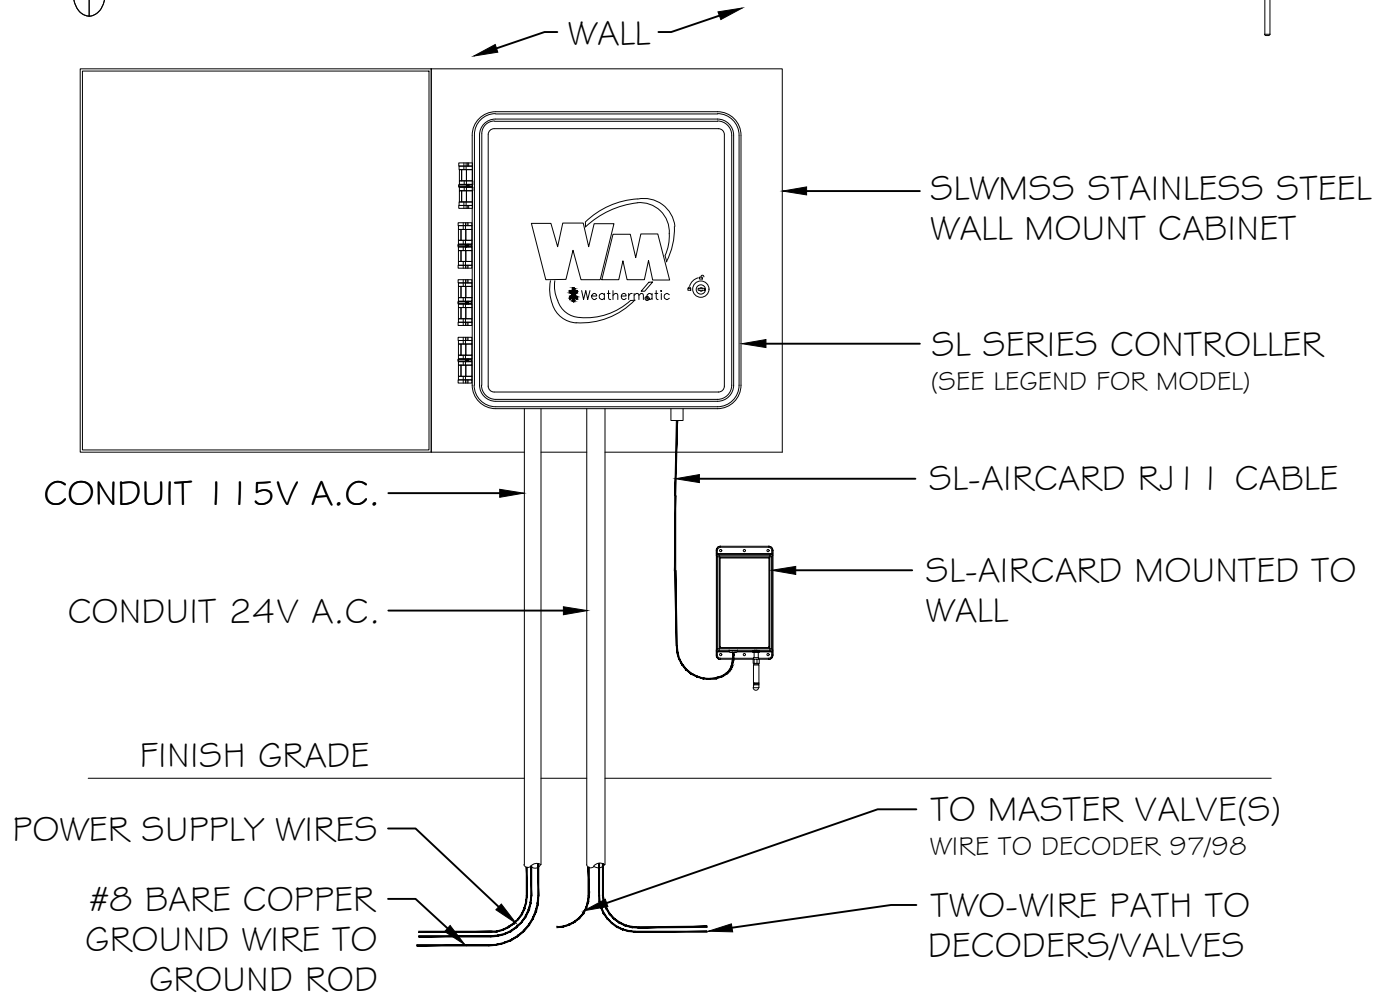

SLW WEATHER STATION  
(SEE LEGEND FOR MODEL)  
SYNCHRONIZE TO WEATHER  
STATION HUB IN CONTROLLER

### SmartWire Controller in SLWMSS Enclosure with SLW & Aircard

00

NTS

DETAIL-FILE