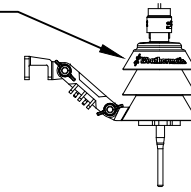

SLW WEATHER STATION  
(SEE LEGEND FOR MODEL)  
SYNCHRONIZE TO WEATHER  
STATION HUB IN CONTROLLER

### SmartWire Controller in SLWMSS Enclosure with SLW & Aircard

00

NTS

DETAIL-FILE