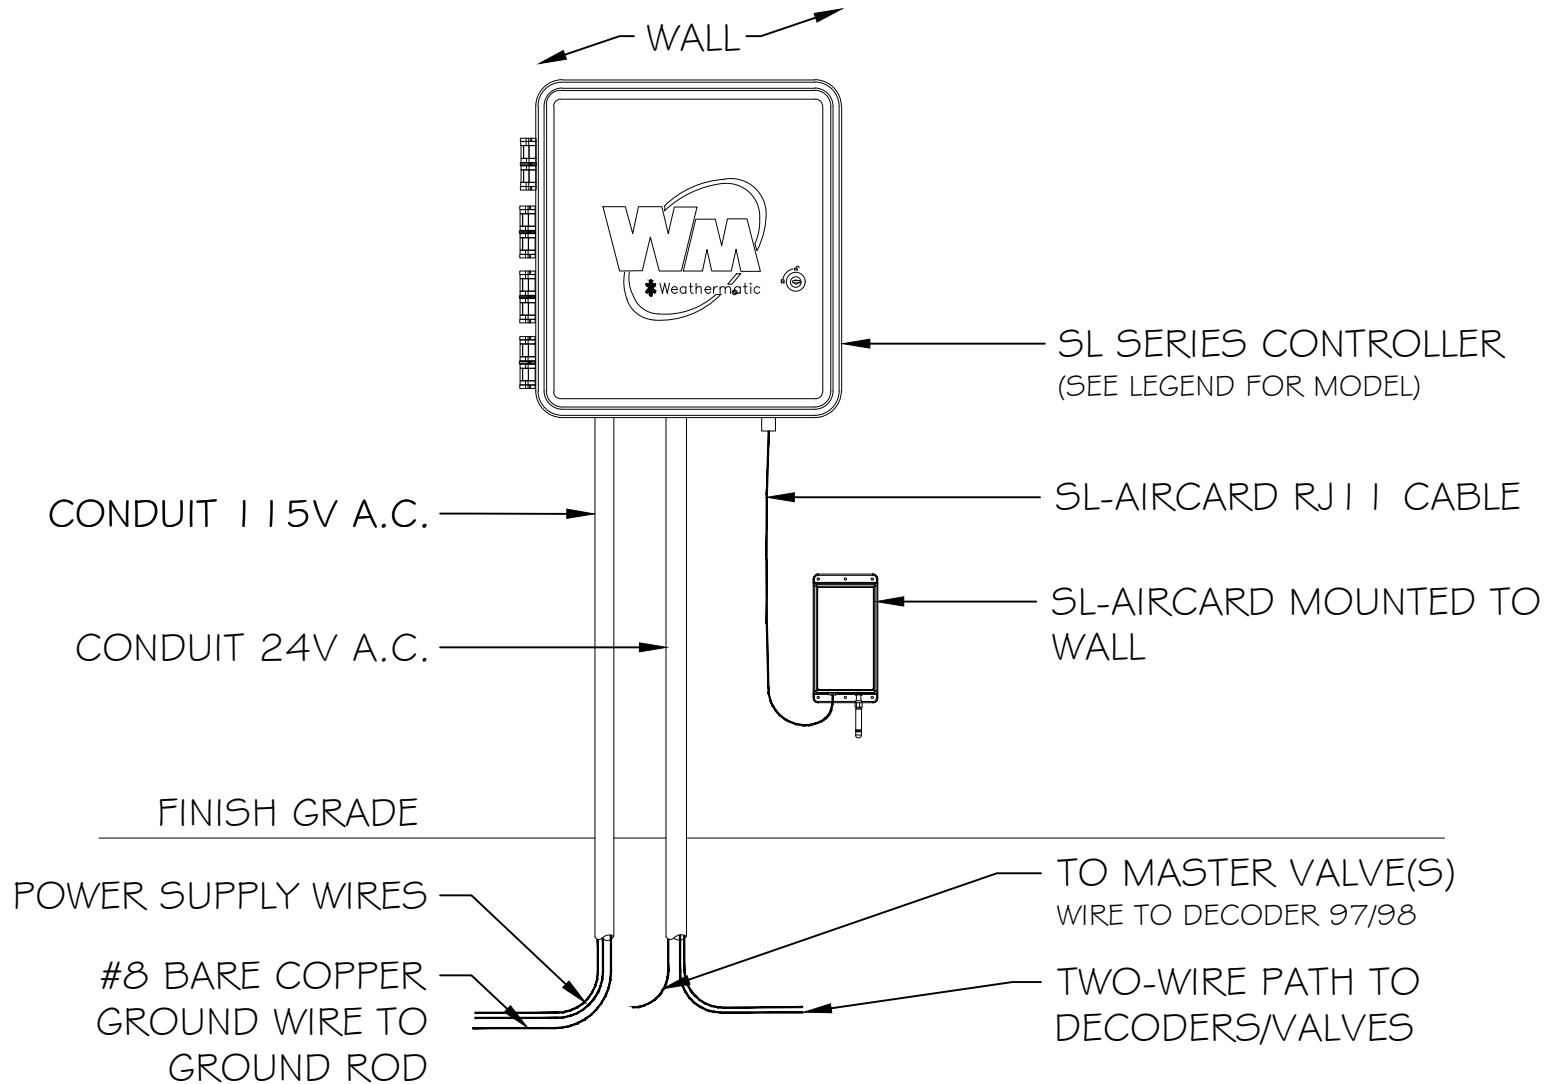

SLW WEATHER STATION
(SEE LEGEND FOR MODEL)
SYNCHRONIZE TO WEATHER
STATION HUB IN CONTROLLER

00

SmartWire Controller with SLW & Aircard

NTS

DETAIL-FILE