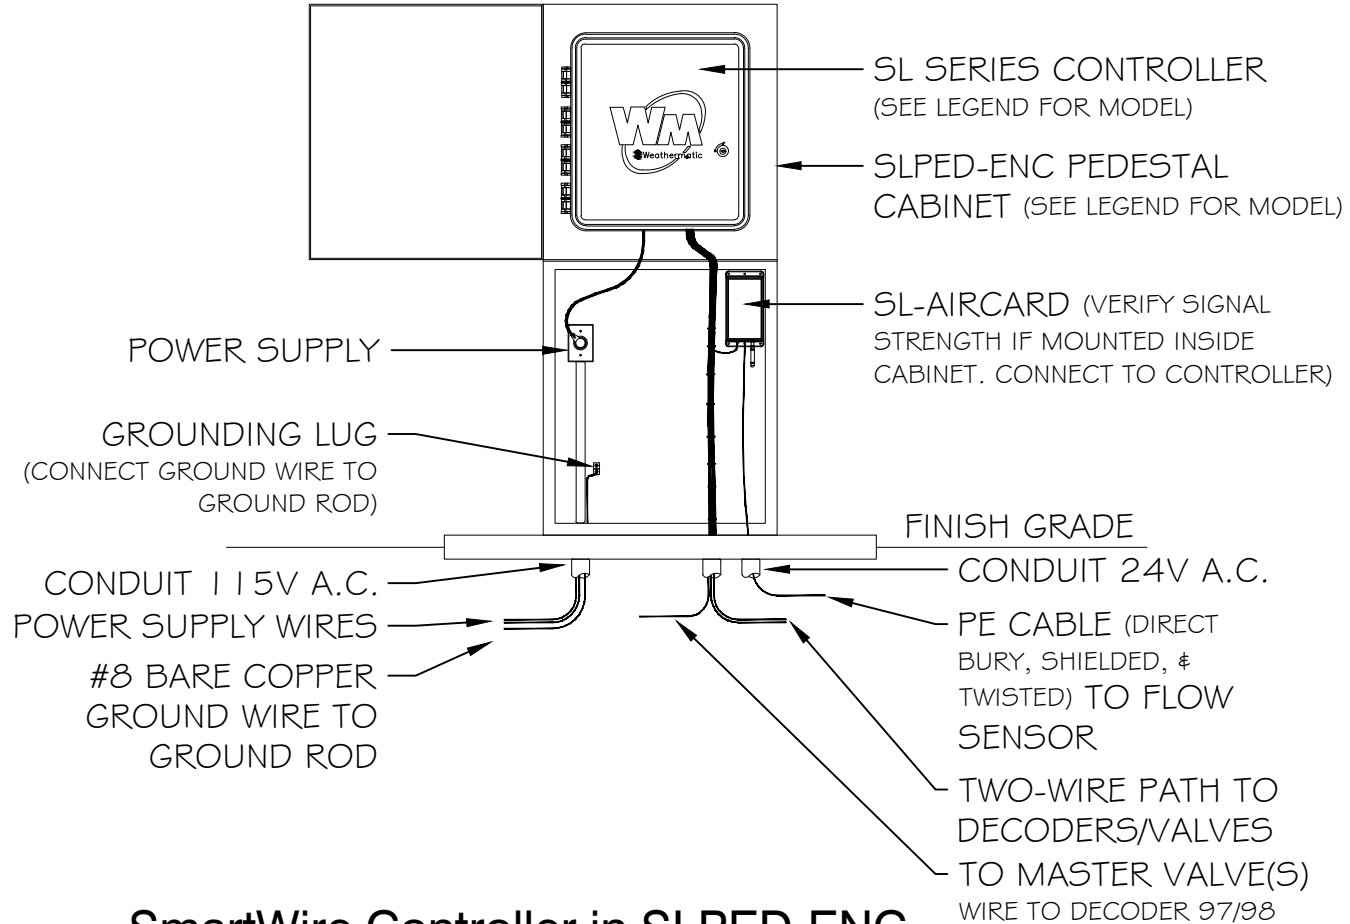

SLW WEATHER STATION
 (SEE LEGEND FOR MODEL)
 SYNCHRONIZE TO WEATHER
 STATION HUB IN CONTROLLER.

**SmartWire Controller in SLPED-ENC
 Enclosure with SLW & Aircard with Flow**

00

NTS

DETAIL-FILE