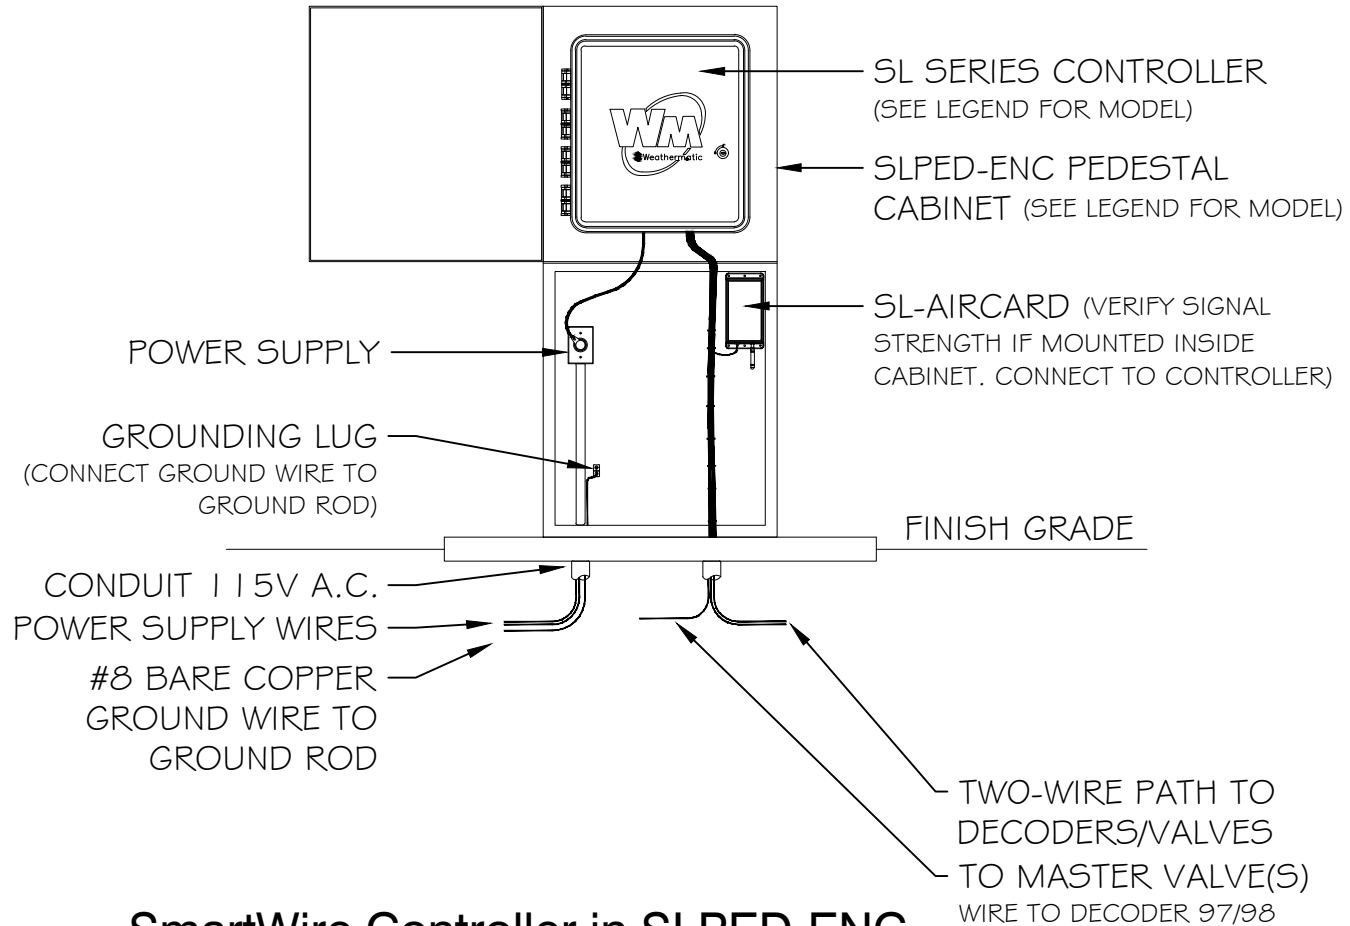

SLW WEATHER STATION  
(SEE LEGEND FOR MODEL)  
SYNCHRONIZE TO WEATHER  
STATION HUB IN CONTROLLER.

## SmartWire Controller in SLPED-ENC Enclosure with SLW & Aircard

00

NTS

DETAIL-FILE