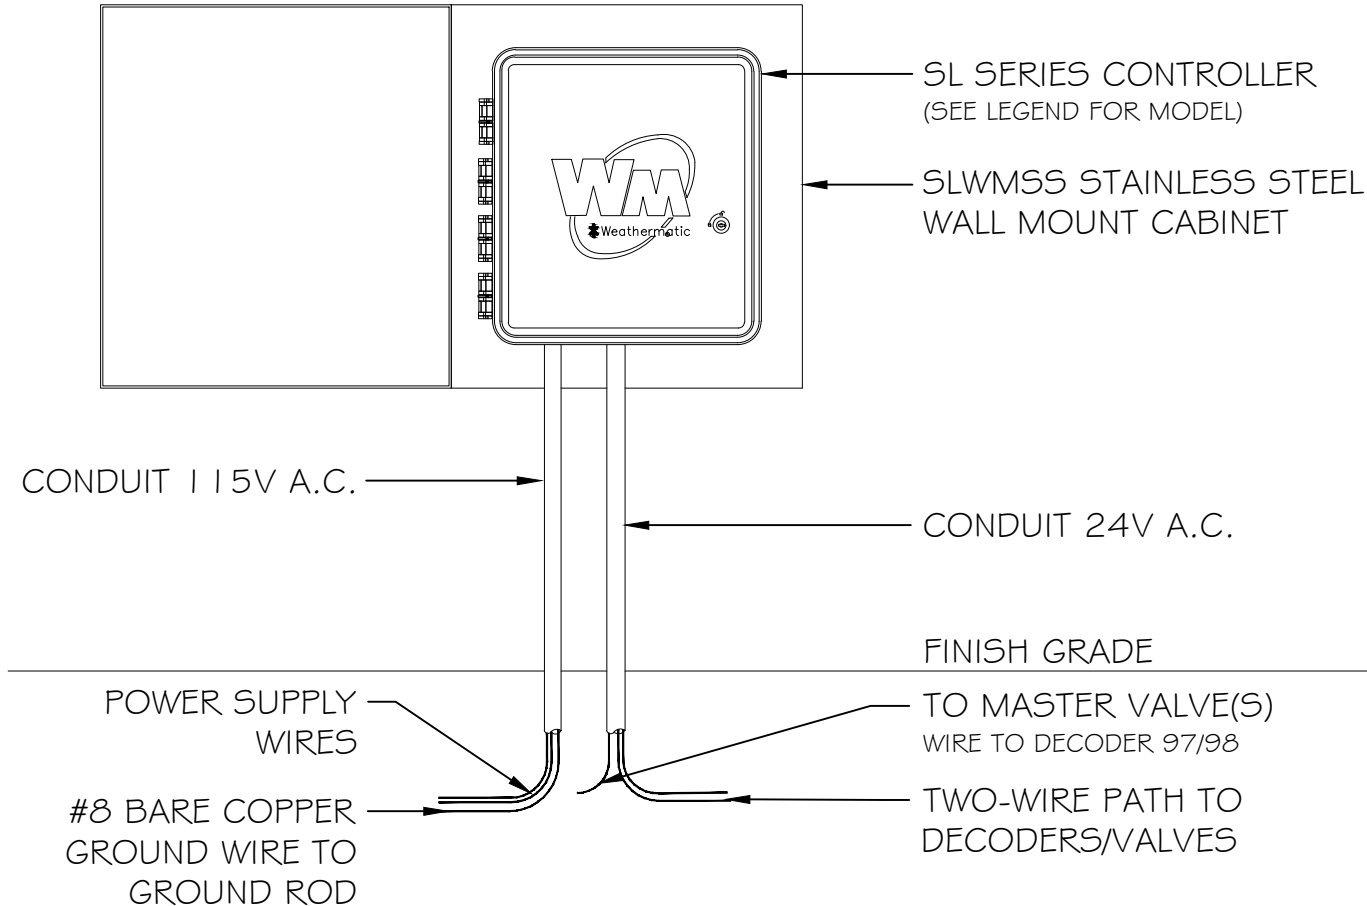

SLW WEATHER STATION
(SEE LEGEND FOR MODEL)
SYNCHRONIZE TO WEATHER
STATION HUB IN CONTROLLER

WALL

00

SmartWire Controller in SLWMSS Enclosure with SLW

NTS

DETAIL-FILE