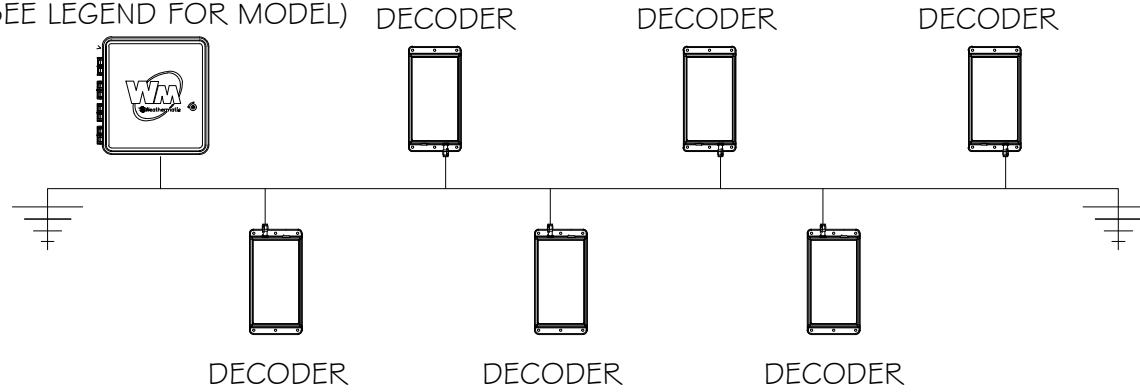

WEATHERMATIC  
2-WIRE CONTROLLER  
(SEE LEGEND FOR MODEL)

00

### Smart Wire Path Layout - Straight Run

NTS

DETAIL-FILE