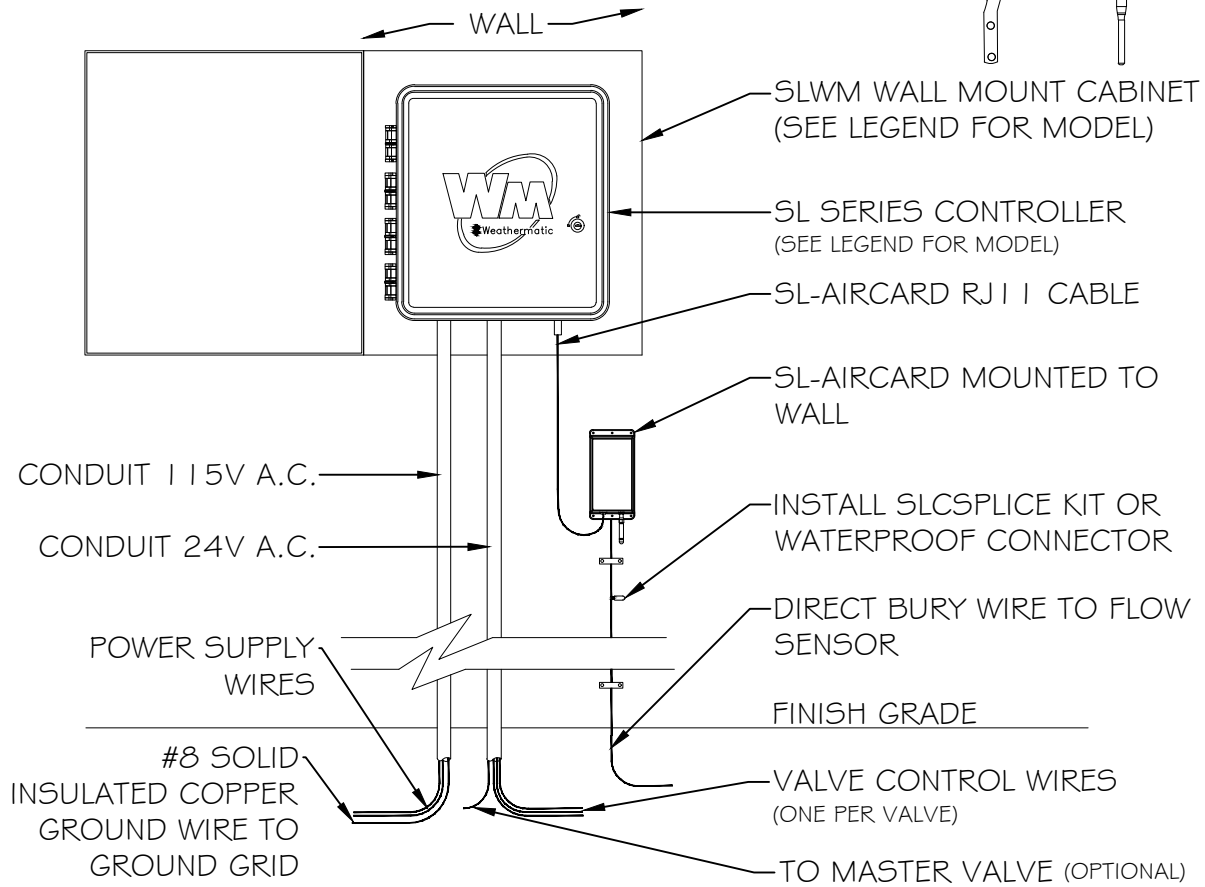

SLW WEATHER STATION
(SEE LEGEND FOR MODEL)
SYNCHRONIZE TO WEATHER
STATION HUB IN CONTROLLER

SmartLine Controller in SLWM Cabinet with SLW & Aircard with Flow

00

NTS

DETAIL-FILE