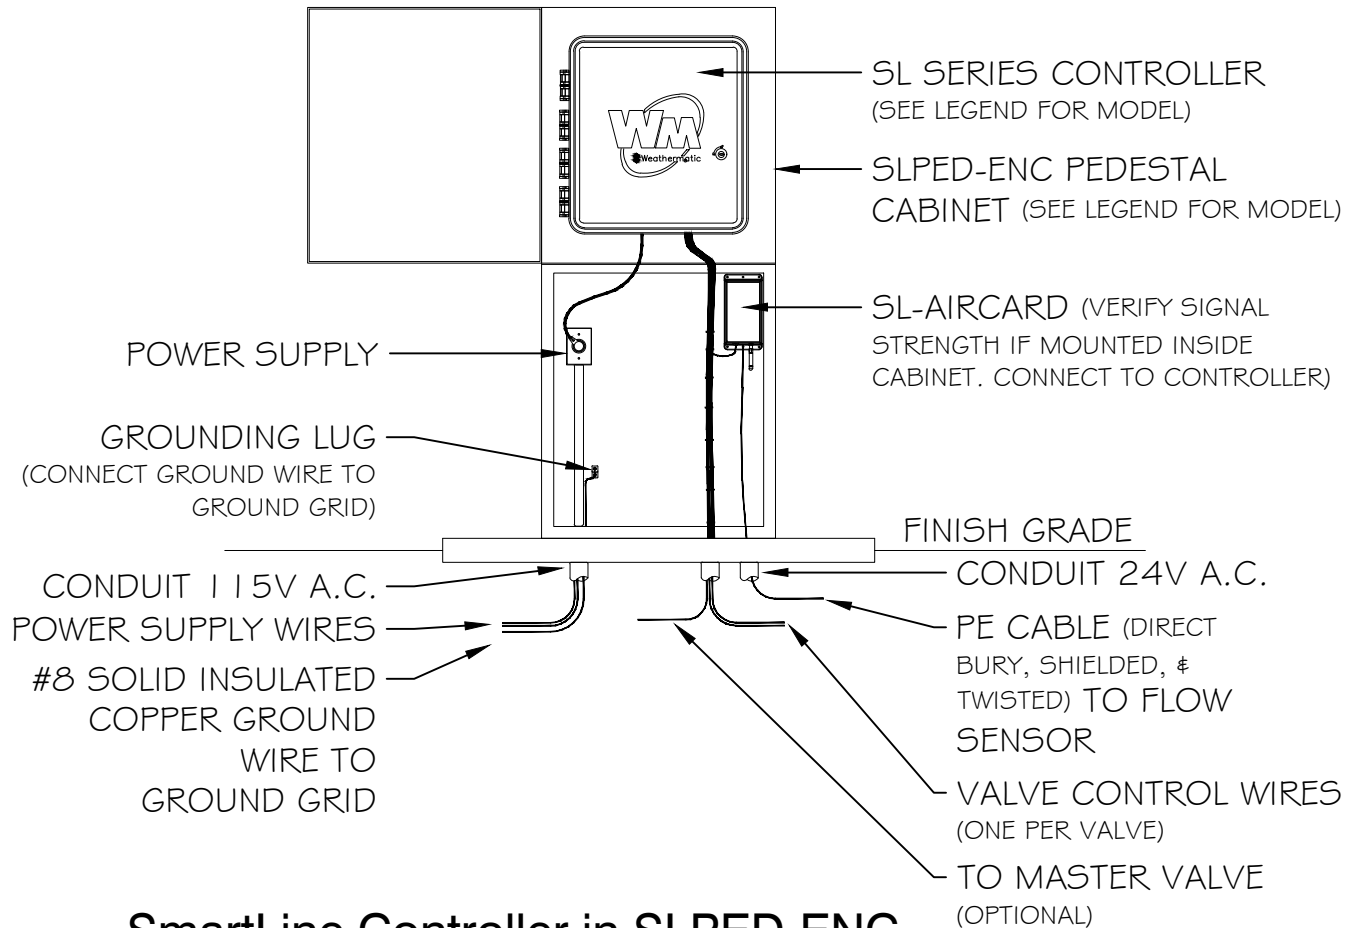

SLW WEATHER STATION  
 (SEE LEGEND FOR MODEL)  
 SYNCHRONIZE TO WEATHER  
 STATION HUB IN CONTROLLER.

## SmartLine Controller in SLPED-ENC Enclosure with SLW & Aircard with Flow

NTS

DETAIL-FILE