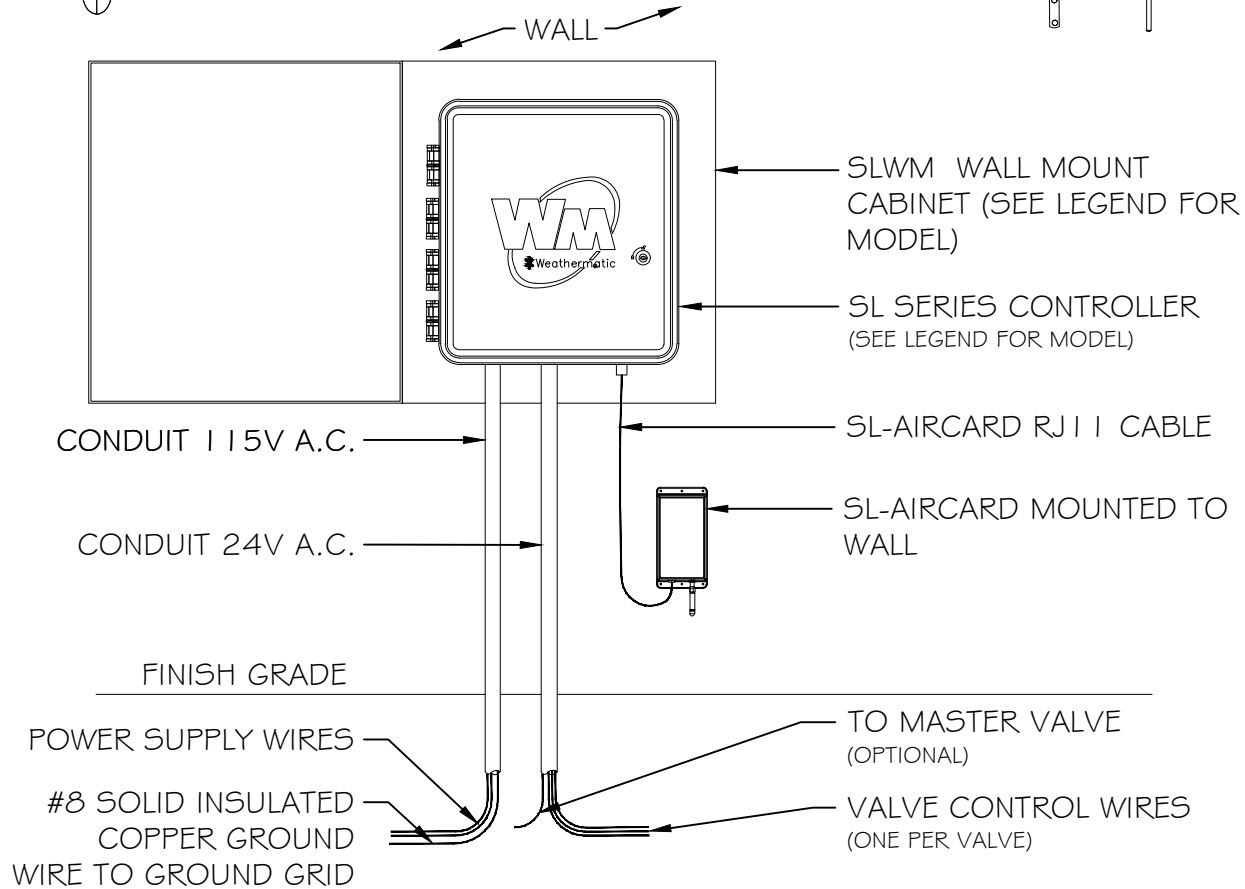

SLW WEATHER STATION
(SEE LEGEND FOR MODEL)
SYNCHRONIZE TO WEATHER
STATION HUB IN CONTROLLER

SmartLine Controller in SLWM Cabinet with SLW & Aircard

00

NTS

DETAIL-FILE