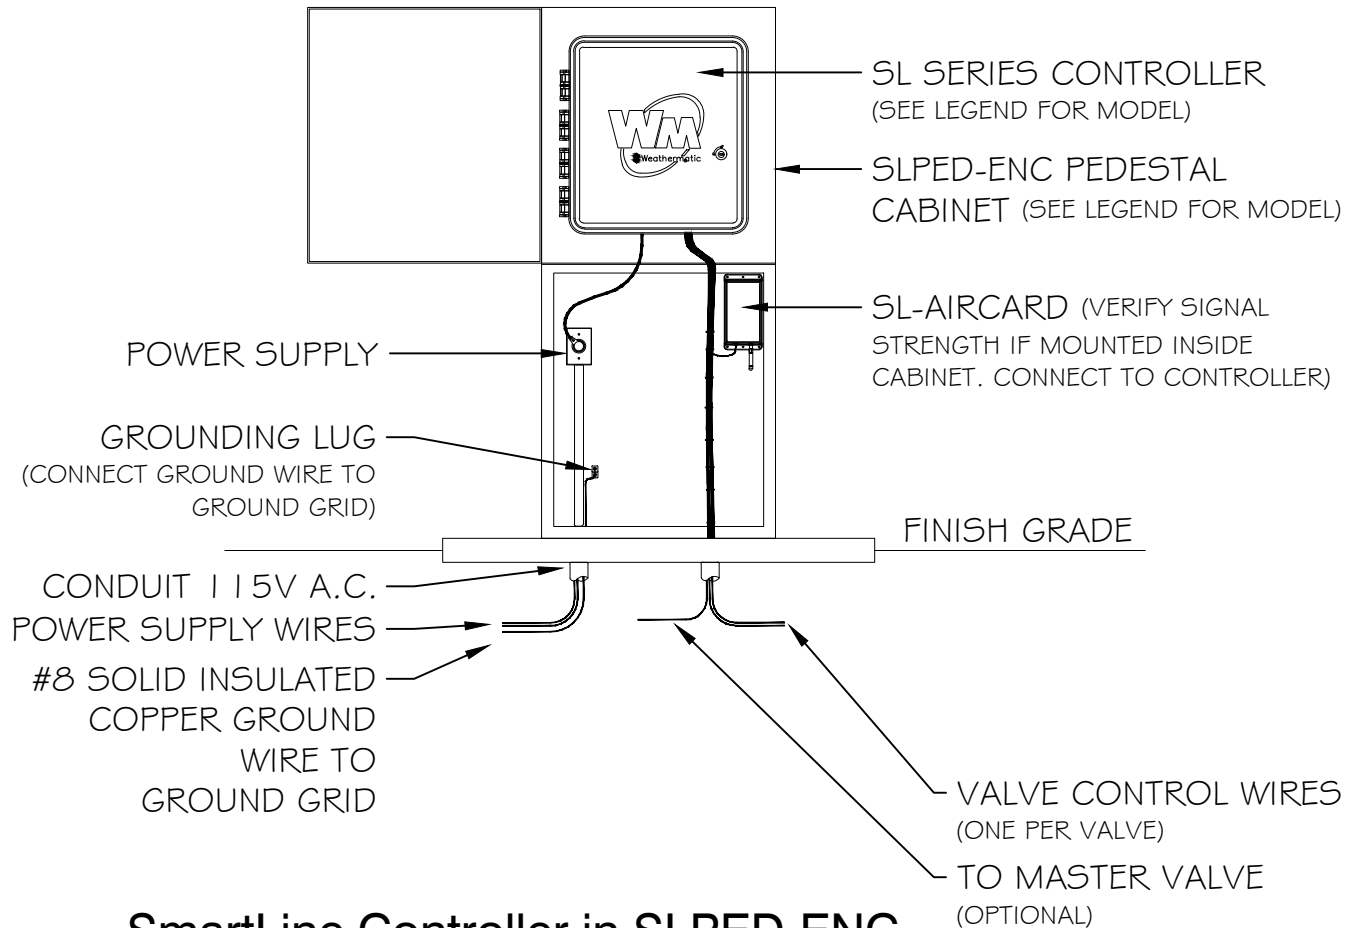

SLW WEATHER STATION
(SEE LEGEND FOR MODEL)
SYNCHRONIZE TO WEATHER
STATION HUB IN CONTROLLER.

SmartLine Controller in SLPED-ENC Enclosure with SLW & Aircard

00

NTS

DETAIL-FILE