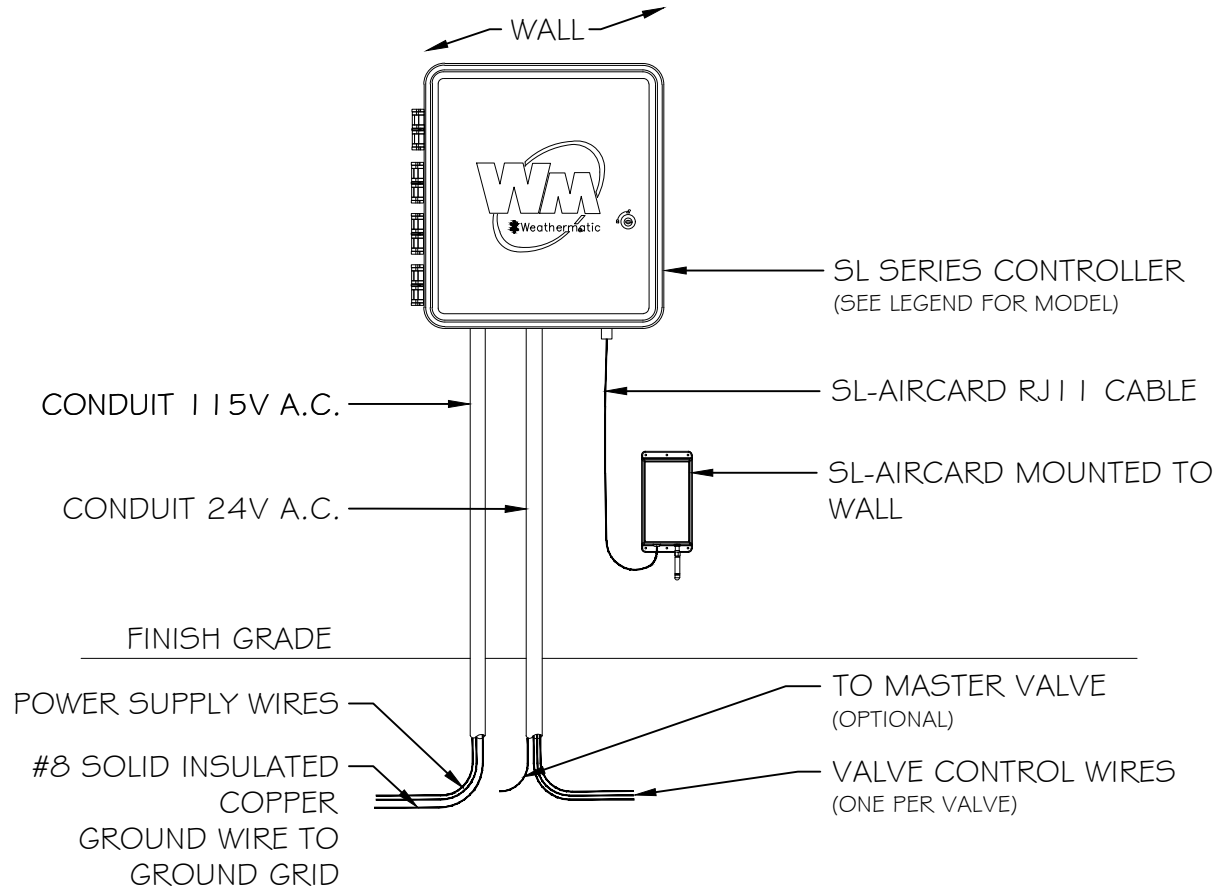

SLW WEATHER STATION  
(SEE LEGEND FOR MODEL)  
SYNCHRONIZE TO WEATHER  
STATION HUB IN CONTROLLER

00

### SmartLine Controller with SLW & Aircard

NTS

DETAIL-FILE