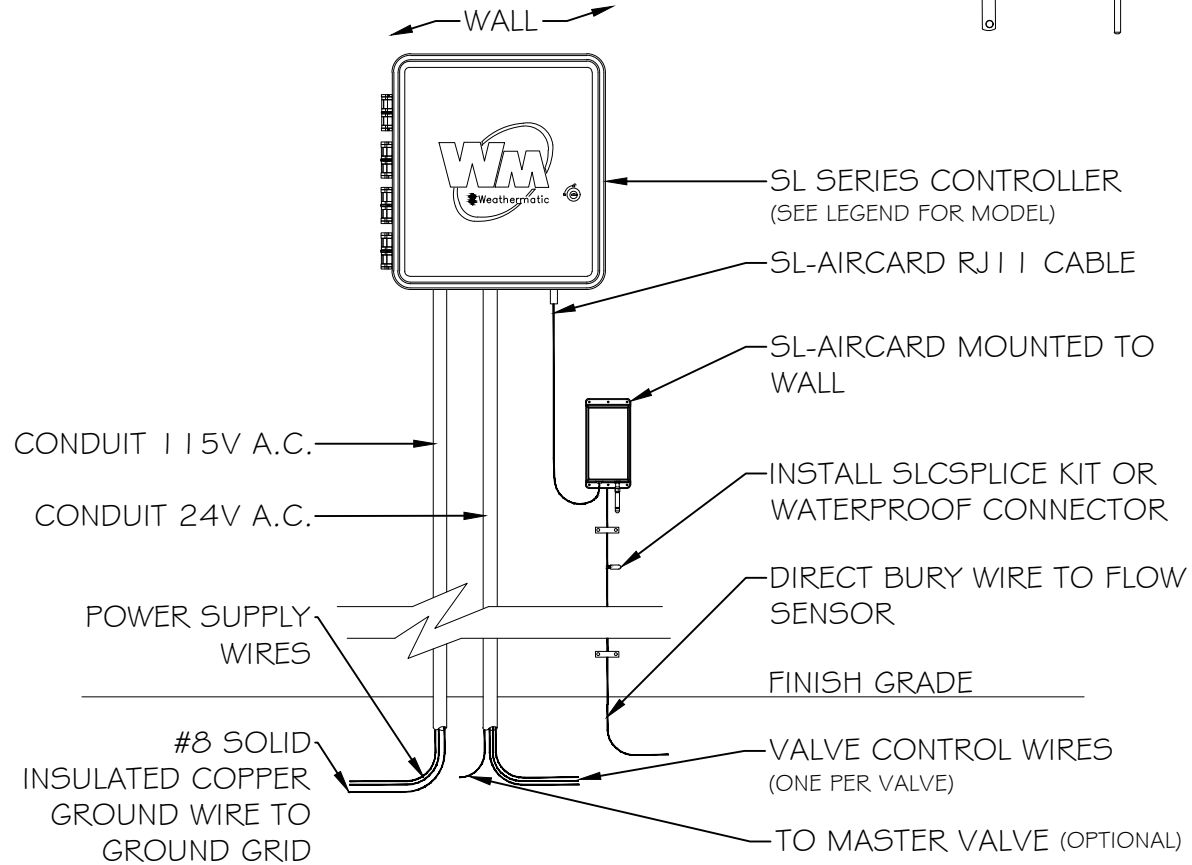

SLW WEATHER STATION
(SEE LEGEND FOR MODEL)
SYNCHRONIZE TO WEATHER
STATION HUB IN CONTROLLER

00

SmartLine Controller with SLW & Aircard with Flow

NTS

DETAIL-FILE