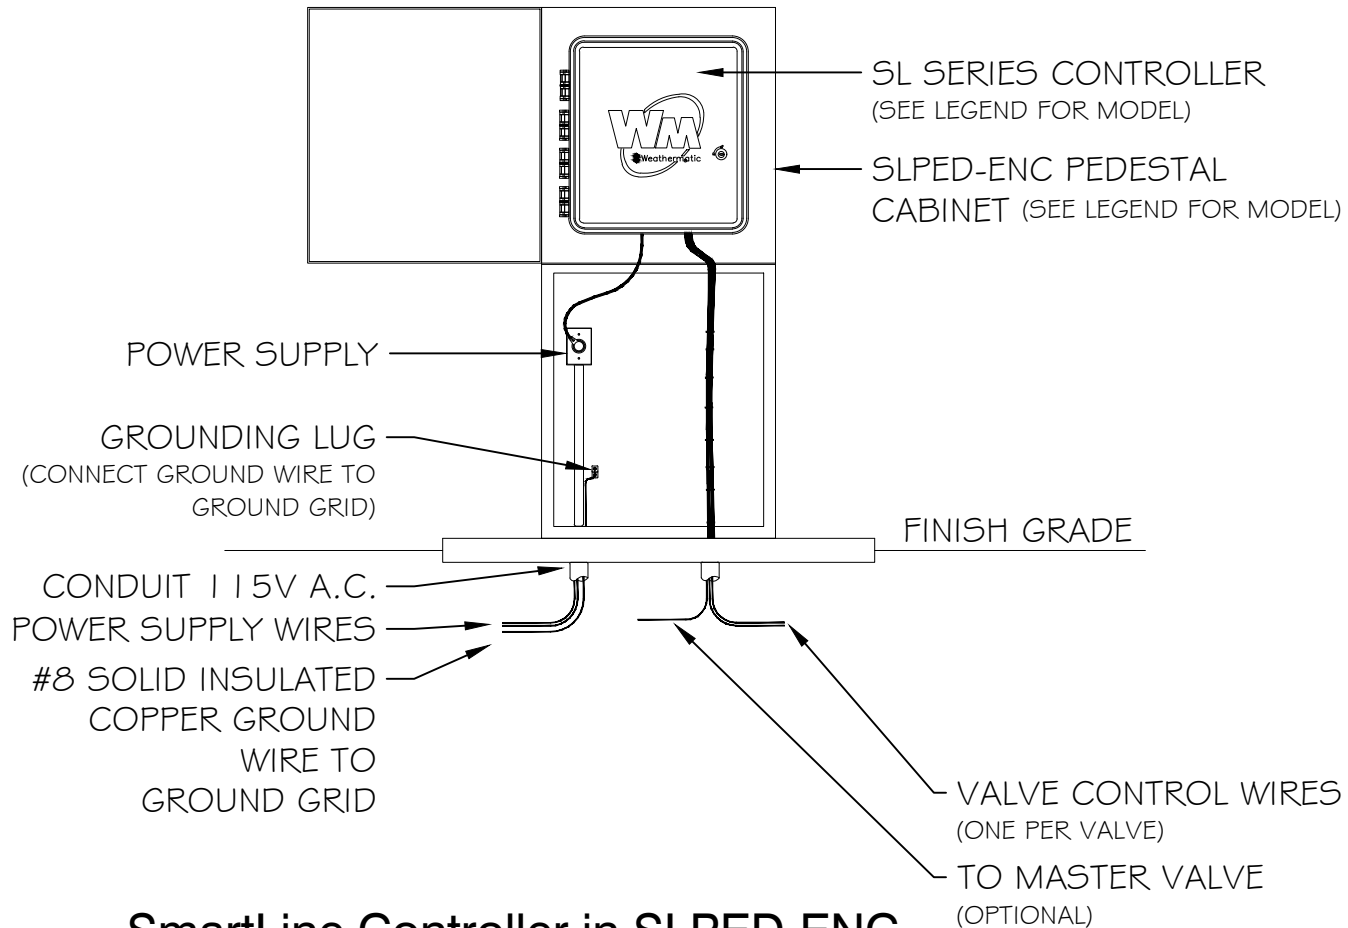

SLW WEATHER STATION  
(SEE LEGEND FOR MODEL)  
SYNCHRONIZE TO WEATHER  
STATION HUB IN CONTROLLER.

## SmartLine Controller in SLPED-ENC Enclosure with SLW

00

NTS

DETAIL-FILE