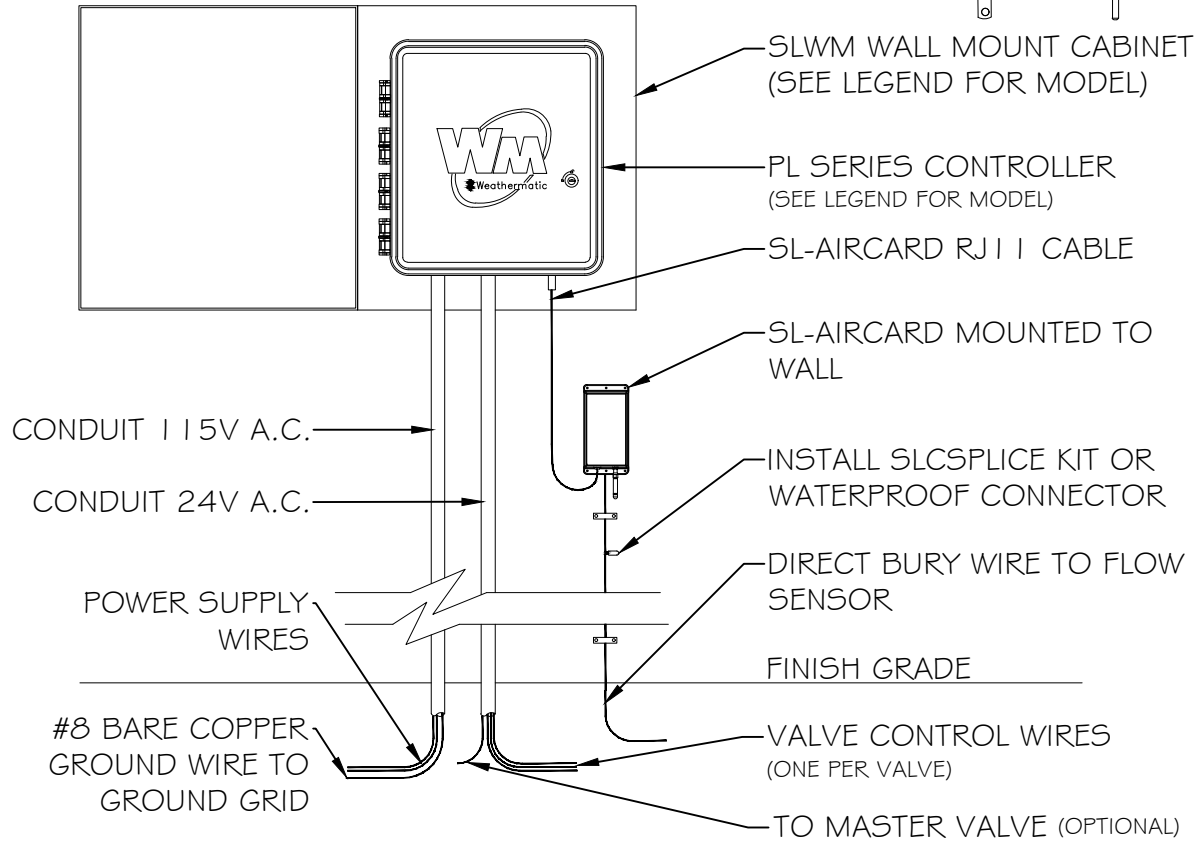

RFS RAIN/FREEZE SENSOR
(SEE LEGEND FOR MODEL)
SYNCHRONIZE TO HUB IN
CONTROLLER

← WALL →

ProLine Controller in SLWM Cabinet with RFS & Aircard with Flow

00

NTS

DETAIL-FILE