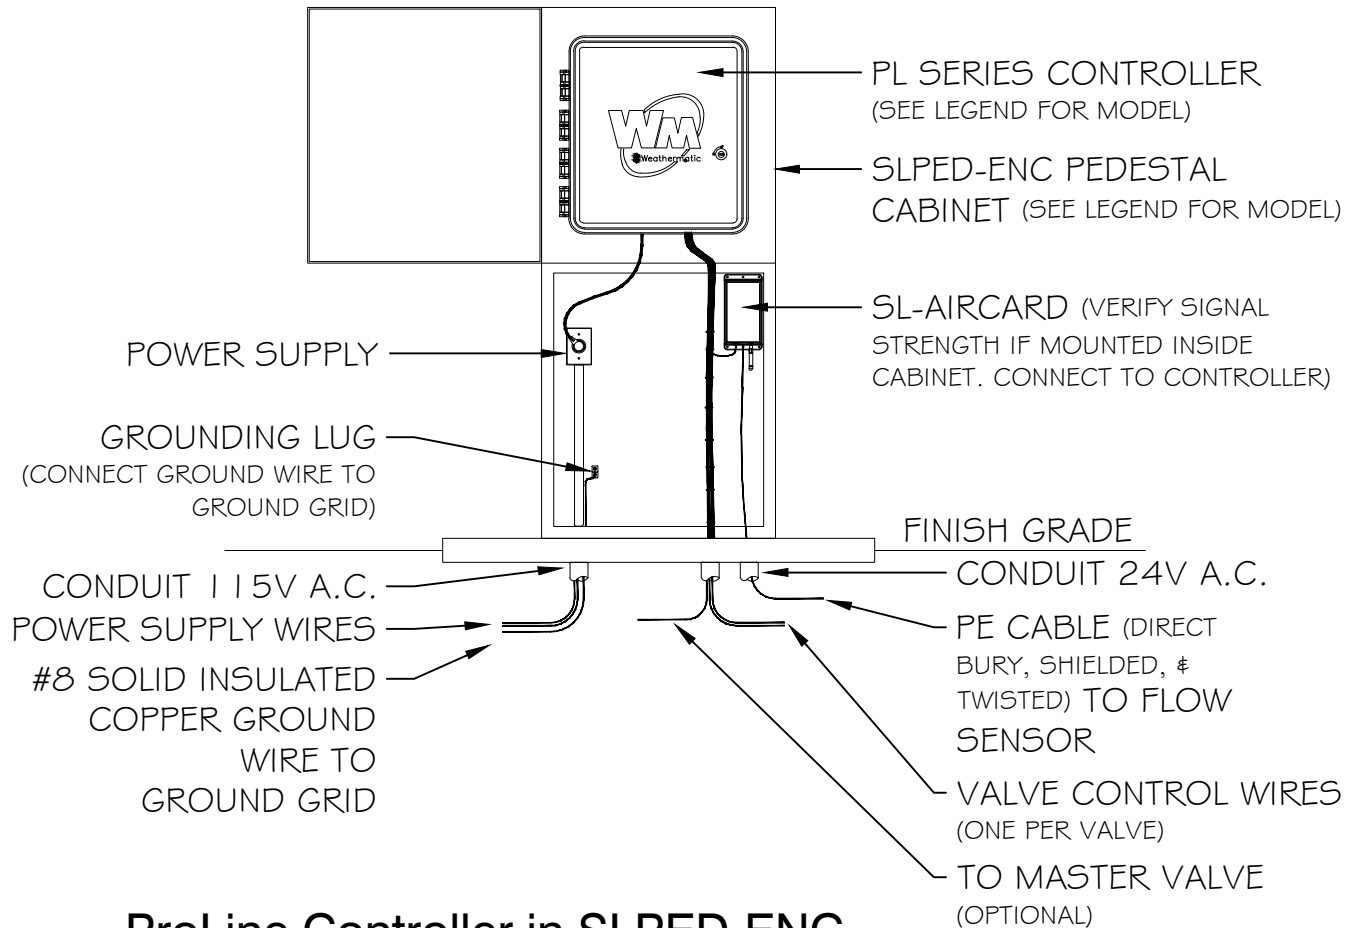

RFS RAIN/FREEZE SENSOR  
(SEE LEGEND FOR MODEL)  
SYNCHRONIZE TO HUB IN  
CONTROLLER.

## ProLine Controller in SLPED-ENC Enclosure with RFS & Aircard with Flow

NTS

DETAIL-FILE