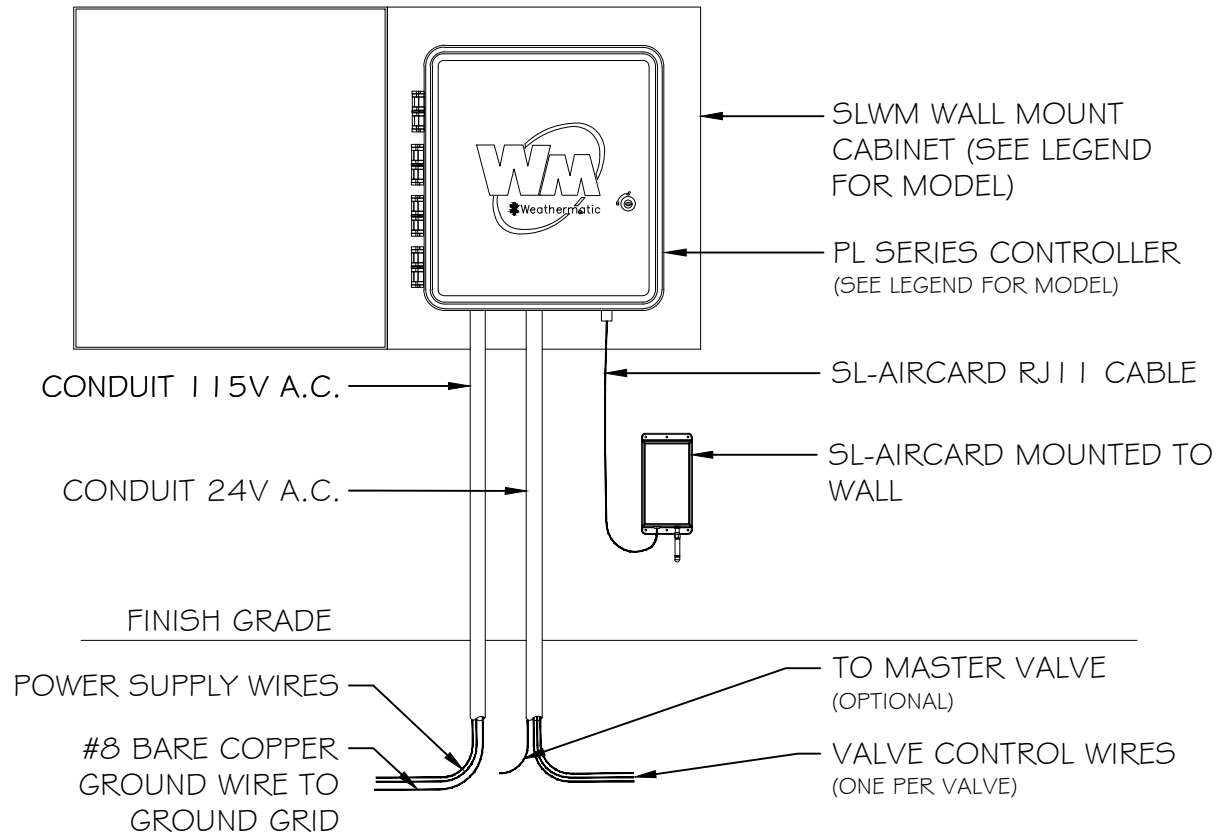

RFS RAIN/FREEZE SENSOR
(SEE LEGEND FOR MODEL)
SYNCHRONIZE TO HUB IN
CONTROLLER

WALL

ProLine Controller in SLWM Cabinet with RFS & Aircard

00

NTS

DETAIL-FILE