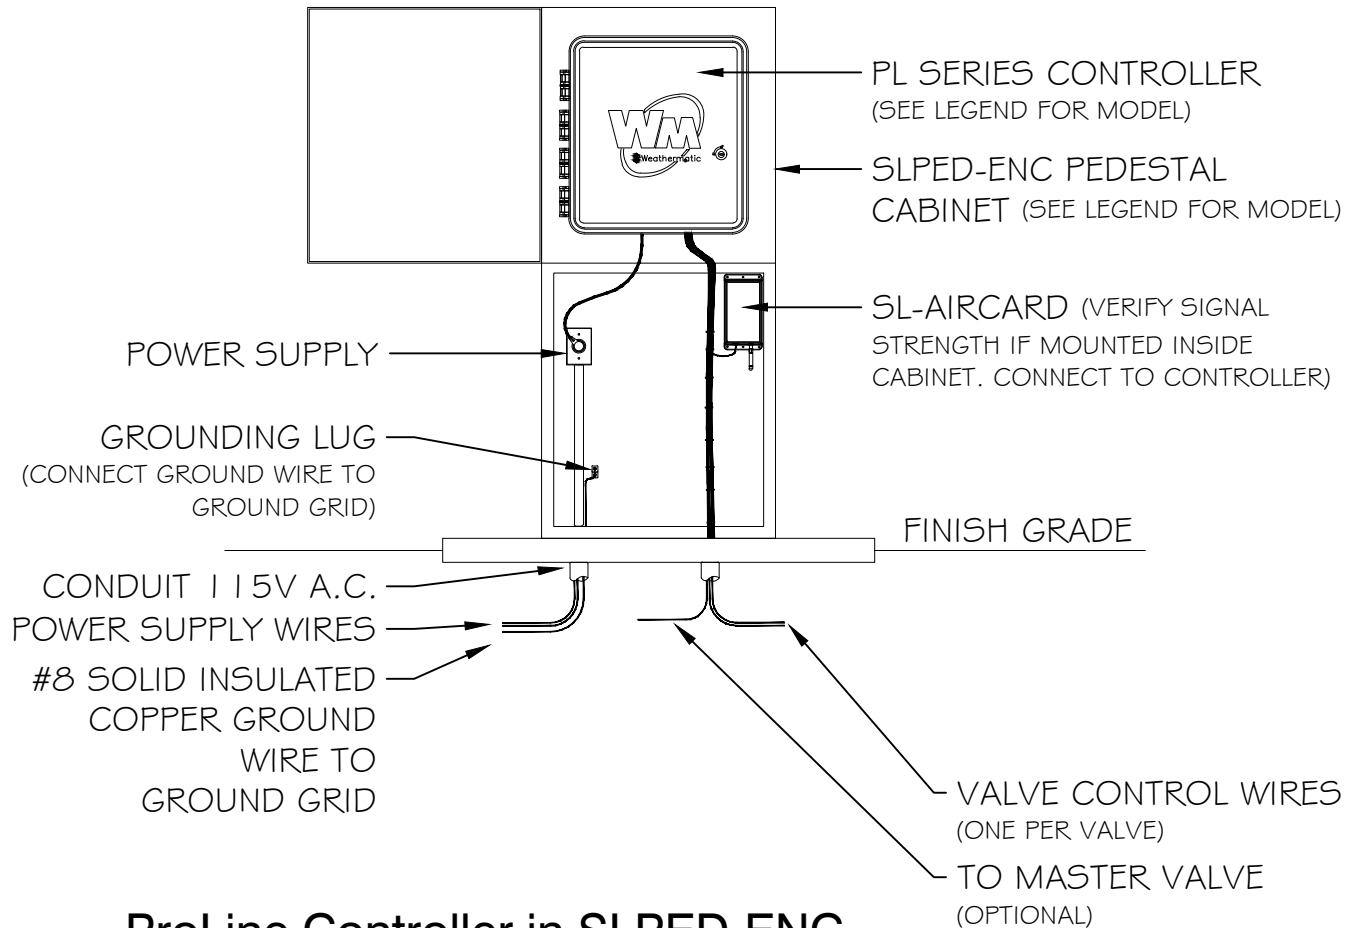

RFS RAIN/FREEZE SENSOR
(SEE LEGEND FOR MODEL)
SYNCHRONIZE TO HUB IN
CONTROLLER.

ProLine Controller in SLPED-ENC Enclosure with RFS & Aircard

00

NTS

DETAIL-FILE