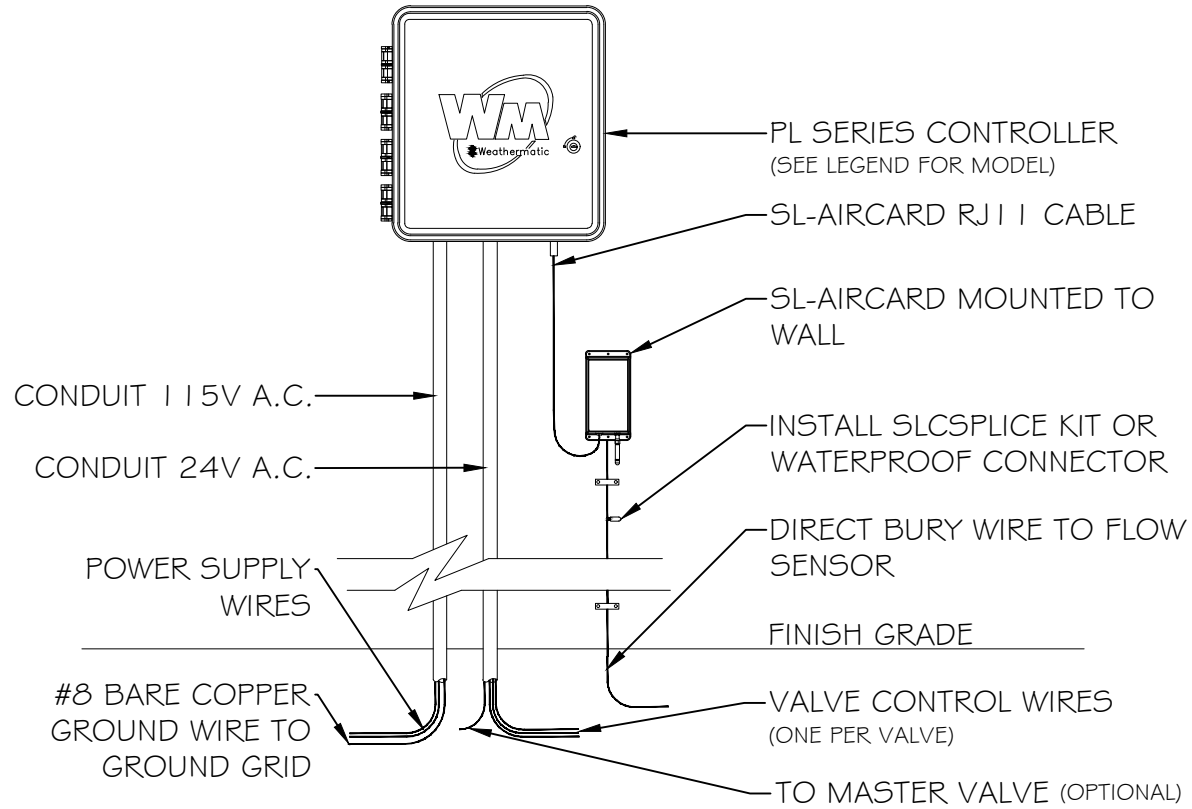

RFS RAIN/FREEZE SENSOR
(SEE LEGEND FOR MODEL)
SYNCHRONIZE TO HUB IN
CONTROLLER

← WALL →

00

ProLine Controller with RFS & Aircard with Flow

NTS

DETAIL-FILE