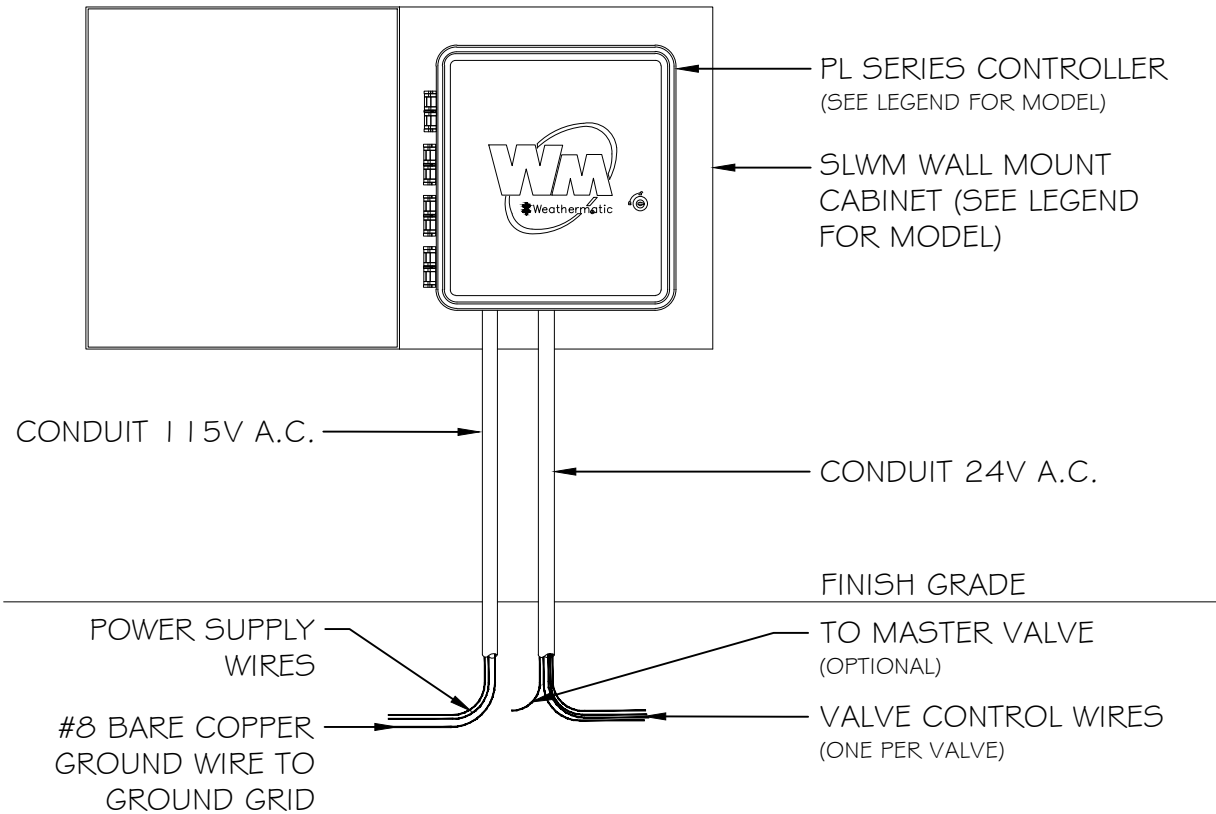

RFS RAIN/FREEZE SENSOR
(SEE LEGEND FOR MODEL)
SYNCHRONIZE TO HUB IN
CONTROLLER

WALL

00

ProLine Controller in SLWM Cabinet with RFS

NTS

DETAIL-FILE