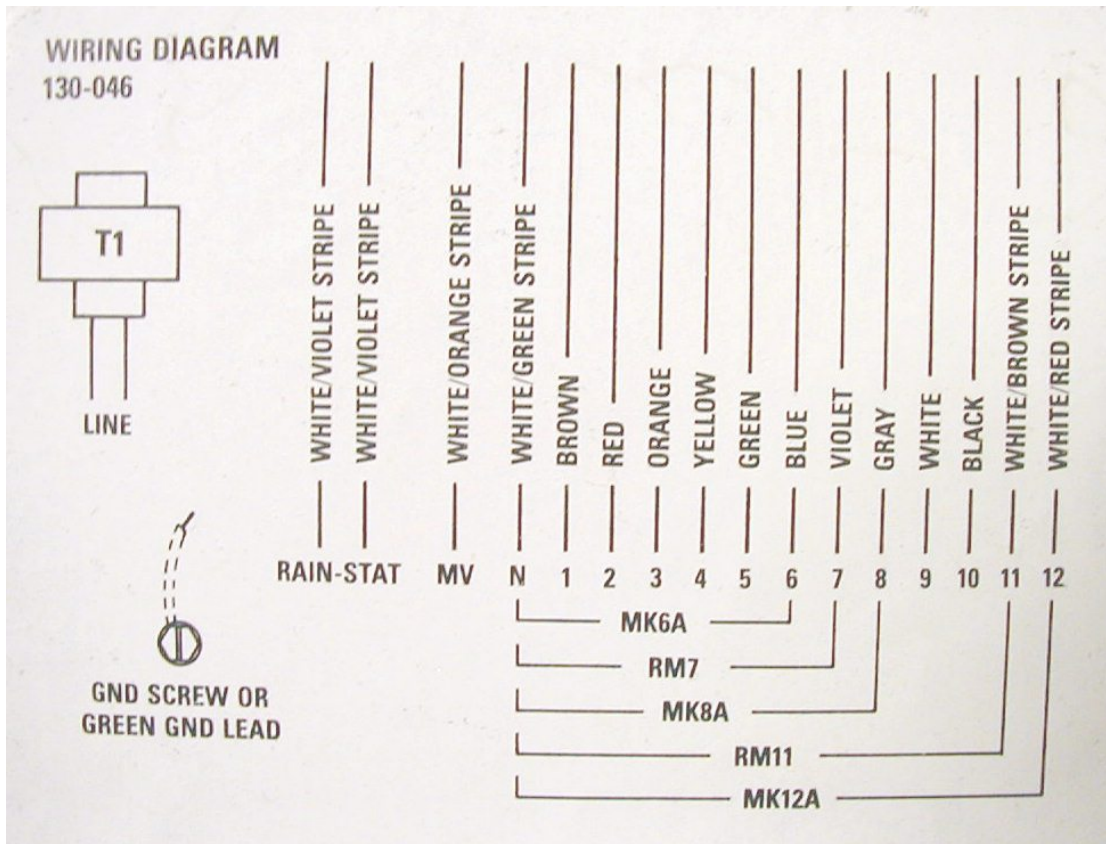

MARK SERIES CONTROLLER WIRING DIAGRAMS

The wiring diagram below can be found on a sticker located on the inside of the front cover of Mark 12A Controller.

MARK SERIES CONTROLLER WIRING DIAGRAMS

The wiring diagram below can be found on a sticker located on the inside of the front cover of Mark "satellite" Controller.